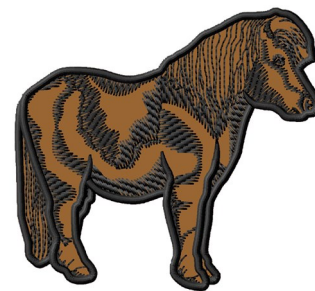

Name: Shetland Pony Applique Machine
Embroidery Design

SKU: GSD01-HWG749

Brand: Grand Slam Designs

Unique Colors: 13 (4 color Stops)

Unique Colors

	Color Name (Color Code)	Manufacturer - Type
	Super White (1001) [No Color Selected]	madeira - rayon
	Dusty Lilac (1263) [No Color Selected]	madeira - rayon
	Crocus (286)	Exquisite - Polyester 1000m

Complete Color Sequence

#		Color Name (Color Code)	Manufacturer - Type
1		Super White (1001) [No Color Selected]	madeira - rayon
2		Super White (1001) [No Color Selected]	madeira - rayon
3		Crocus (286)	Exquisite - Polyester 1000m