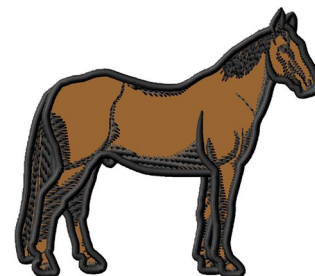

Name: Standardbred Applique Machine
Embroidery Design

SKU: GSD01-HWG737

Brand: Grand Slam Designs

Unique Colors: 13 (4 color Stops)

Unique Colors

	Color Name (Color Code)	Manufacturer - Type
	Super White (1001) [No Color Selected]	madeira - rayon
	Dusty Lilac (1263) [No Color Selected]	madeira - rayon
	Crocus (286)	Exquisite - Polyester 1000m

Complete Color Sequence

#		Color Name (Color Code)	Manufacturer - Type
1		Super White (1001) [No Color Selected]	madeira - rayon
2		Super White (1001) [No Color Selected]	madeira - rayon
3		Crocus (286)	Exquisite - Polyester 1000m