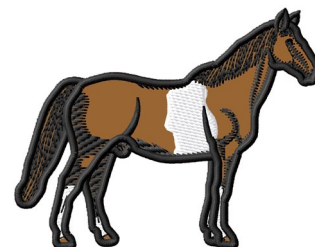

Name: Pinto Applique Machine Embroidery Design

SKU: GSD01-HWG729

Brand: Grand Slam Designs

Unique Colors: 13 (5 color Stops)

Unique Colors

	Color Name (Color Code)	Manufacturer - Type
	Super White (1001) [No Color Selected]	madeira - rayon
	Dusty Lilac (1263) [No Color Selected]	madeira - rayon
	Crocus (286)	Exquisite - Polyester 1000m

Complete Color Sequence

#		Color Name (Color Code)	Manufacturer - Type
1		Super White (1001) [No Color Selected]	madeira - rayon
2		Super White (1001) [No Color Selected]	madeira - rayon
3		Crocus (286)	Exquisite - Polyester 1000m