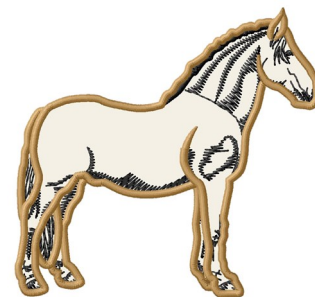

Name: Lippizaner Applique Machine Embroidery Design

SKU: GSD01-HWG701

Brand: Grand Slam Designs

Unique Colors: 13 (4 color Stops)

Unique Colors

	Color Name (Color Code)	Manufacturer - Type
	Super White (1001) [No Color Selected]	madeira - rayon
	Dusty Lilac (1263) [No Color Selected]	madeira - rayon
	Crocus (286)	Exquisite - Polyester 1000m

Complete Color Sequence

#		Color Name (Color Code)	Manufacturer - Type
1		Super White (1001) [No Color Selected]	madeira - rayon
2		Super White (1001) [No Color Selected]	madeira - rayon
3		Crocus (286)	Exquisite - Polyester 1000m