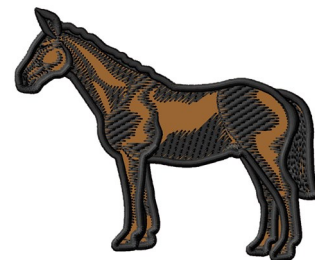

**Name:** Irish Hunter Applique Machine  
Embroidery Design

**SKU:** GSD01-HWG697

**Brand:** Grand Slam Designs

**Unique Colors:** 13 (4 color Stops)

## Unique Colors

	<b>Color Name (Color Code)</b>	<b>Manufacturer - Type</b>
	Super White (1001) [No Color Selected]	madeira - rayon
	Dusty Lilac (1263) [No Color Selected]	madeira - rayon
	Crocus (286)	Exquisite - Polyester 1000m