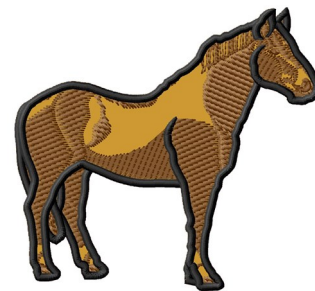

Name: Irish Draught Applique Machine
Embroidery Design

SKU: GSD01-HWG693

Brand: Grand Slam Designs

Unique Colors: 13 (4 color Stops)

Unique Colors

	Color Name (Color Code)	Manufacturer - Type
	Super White (1001) [No Color Selected]	madeira - rayon
	Dusty Lilac (1263) [No Color Selected]	madeira - rayon
	Crocus (286)	Exquisite - Polyester 1000m

Complete Color Sequence

#		Color Name (Color Code)	Manufacturer - Type
1		Super White (1001) [No Color Selected]	madeira - rayon
2		Super White (1001) [No Color Selected]	madeira - rayon
3		Crocus (286)	Exquisite - Polyester 1000m