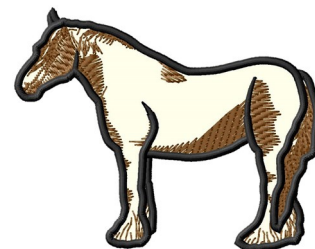

Name: Gypsy Varner Applique Machine
Embroidery Design

SKU: GSD01-HWG673

Brand: Grand Slam Designs

Unique Colors: 13 (4 color Stops)

Unique Colors

	Color Name (Color Code)	Manufacturer - Type
	Super White (1001) [No Color Selected]	madeira - rayon
	Dusty Lilac (1263) [No Color Selected]	madeira - rayon
	Crocus (286)	Exquisite - Polyester 1000m

Complete Color Sequence

#		Color Name (Color Code)	Manufacturer - Type
1		Super White (1001) [No Color Selected]	madeira - rayon
2		Super White (1001) [No Color Selected]	madeira - rayon
3		Crocus (286)	Exquisite - Polyester 1000m