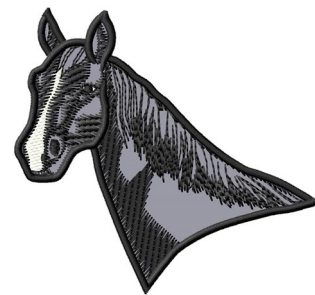

Name: French Trotter Head Machine Embroidery Design

SKU: GSD01-HWG667

Brand: Grand Slam Designs

Unique Colors: 13 (5 color Stops)

Unique Colors

	Color Name (Color Code)	Manufacturer - Type
	Super White (1001) [No Color Selected]	madeira - rayon
	Dusty Lilac (1263) [No Color Selected]	madeira - rayon
	Crocus (286)	Exquisite - Polyester 1000m

Complete Color Sequence

#		Color Name (Color Code)	Manufacturer - Type
1		Super White (1001) [No Color Selected]	madeira - rayon
2		Super White (1001) [No Color Selected]	madeira - rayon
3		Crocus (286)	Exquisite - Polyester 1000m