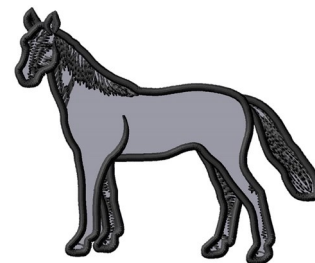

Name: French Trotter Applique Machine
Embroidery Design

SKU: GSD01-HWG665

Brand: Grand Slam Designs

Unique Colors: 13 (4 color Stops)

Unique Colors

	Color Name (Color Code)	Manufacturer - Type
	Super White (1001) [No Color Selected]	madeira - rayon
	Dusty Lilac (1263) [No Color Selected]	madeira - rayon
	Crocus (286)	Exquisite - Polyester 1000m