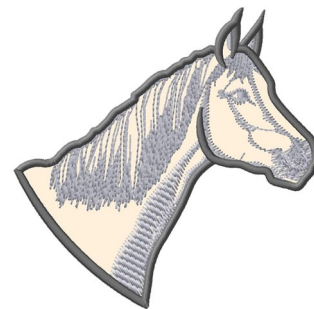

Name: Arabian Head Applique Machine
Embroidery Design

SKU: GSD01-HWG631

Brand: Grand Slam Designs

Unique Colors: 13 (4 color Stops)

Unique Colors

	Color Name (Color Code)	Manufacturer - Type
	Super White (1001) [No Color Selected]	madeira - rayon
	Dusty Lilac (1263) [No Color Selected]	madeira - rayon
	Crocus (286)	Exquisite - Polyester 1000m