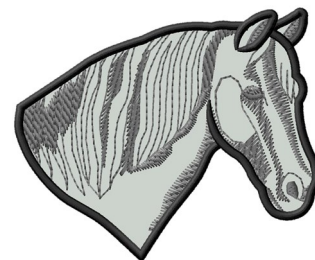

Name: Andalusian Head Machine Embroidery Design

SKU: GSD01-HWG619

Brand: Grand Slam Designs

Unique Colors: 13 (4 color Stops)

Unique Colors

	Color Name (Color Code)	Manufacturer - Type
	Super White (1001) [No Color Selected]	madeira - rayon
	Dusty Lilac (1263) [No Color Selected]	madeira - rayon
	Crocus (286)	Exquisite - Polyester 1000m