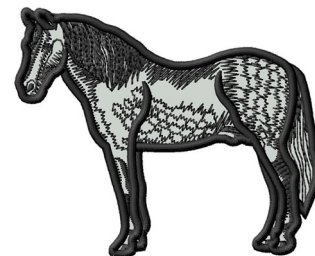

Name: Andalusian Applique Machine Embroidery Design

SKU: GSD01-HWG617

Brand: Grand Slam Designs

Unique Colors: 13 (4 color Stops)

Unique Colors

	Color Name (Color Code)	Manufacturer - Type
	Super White (1001) [No Color Selected]	madeira - rayon
	Dusty Lilac (1263) [No Color Selected]	madeira - rayon
	Crocus (286)	Exquisite - Polyester 1000m

Complete Color Sequence

#		Color Name (Color Code)	Manufacturer - Type
1		Super White (1001) [No Color Selected]	madeira - rayon
2		Super White (1001) [No Color Selected]	madeira - rayon
3		Crocus (286)	Exquisite - Polyester 1000m