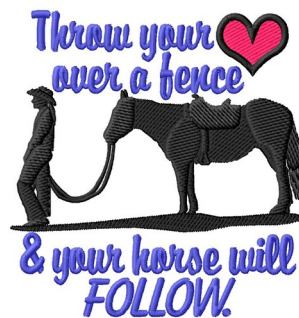

**Name:** Throw Your Heart Machine Embroidery Design

**SKU:** GSD01-HWG601

**Brand:** Grand Slam Designs

**Unique Colors:** 13 (4 color Stops)