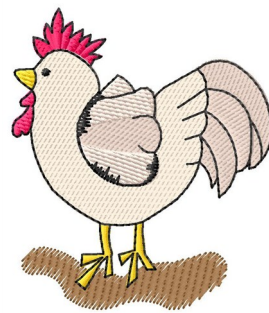

Name: Chicken Machine Embroidery Design

SKU: GSD01-HWG577

Brand: Grand Slam Designs

Unique Colors: 13 (7 color Stops)

Unique Colors

	Color Name (Color Code)	Manufacturer - Type
	Super White (1001) [No Color Selected]	madeira - rayon
	Dusty Lilac (1263) [No Color Selected]	madeira - rayon
	Crocus (286)	Exquisite - Polyester 1000m