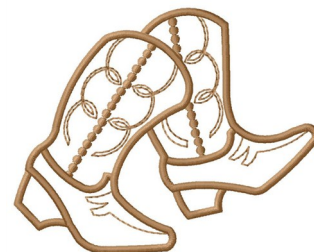

Name: Cowboy Boots Outline Machine
Embroidery Design

SKU: GSD01-HWG567

Brand: Grand Slam Designs

Unique Colors: 13 (1 color Stops)

Unique Colors

	Color Name (Color Code)	Manufacturer - Type
	Super White (1001) [No Color Selected]	madeira - rayon
	Dusty Lilac (1263) [No Color Selected]	madeira - rayon
	Crocus (286)	Exquisite - Polyester 1000m

Complete Color Sequence

#		Color Name (Color Code)	Manufacturer - Type
1		Super White (1001) [No Color Selected]	madeira - rayon
2		Super White (1001) [No Color Selected]	madeira - rayon
3		Crocus (286)	Exquisite - Polyester 1000m