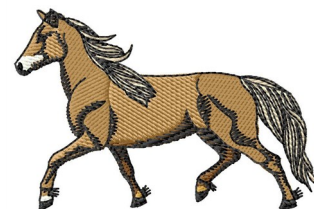

**Name:** Canadian Horse Machine Embroidery Design

**SKU:** GSD01-HWG515

**Brand:** Grand Slam Designs

**Unique Colors:** 13 (7 color Stops)

## Unique Colors

	<b>Color Name (Color Code)</b>	<b>Manufacturer - Type</b>
	Super White (1001) [No Color Selected]	madeira - rayon
	Dusty Lilac (1263) [No Color Selected]	madeira - rayon
	Crocus (286)	Exquisite - Polyester 1000m