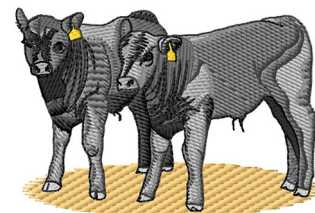

Name: Black Angus Calves Machine Embroidery Design

SKU: GSD01-HWG493

Brand: Grand Slam Designs

Unique Colors: 13 (6 color Stops)

Unique Colors

	Color Name (Color Code)	Manufacturer - Type
	Super White (1001) [No Color Selected]	madeira - rayon
	Dusty Lilac (1263) [No Color Selected]	madeira - rayon
	Crocus (286)	Exquisite - Polyester 1000m