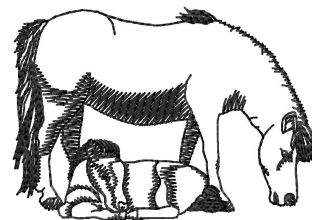

Name: Miniature Pony Mom and Baby Silhouette
Machine Embroidery Design

SKU: GSD01-HWG487

Brand: Grand Slam Designs

Unique Colors: 13 (1 color Stops)

Unique Colors

	Color Name (Color Code)	Manufacturer - Type
	Super White (1001) [No Color Selected]	madeira - rayon
	Dusty Lilac (1263) [No Color Selected]	madeira - rayon
	Crocus (286)	Exquisite - Polyester 1000m