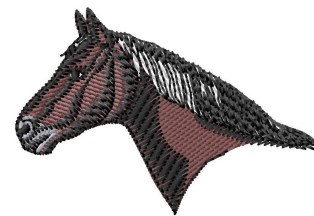

Name: Thoroughbred Head Machine Embroidery Design

SKU: GSD01-HWG471

Brand: Grand Slam Designs

Unique Colors: 13 (5 color Stops)

Unique Colors

	Color Name (Color Code)	Manufacturer - Type
	Super White (1001) [No Color Selected]	madeira - rayon
	Dusty Lilac (1263) [No Color Selected]	madeira - rayon
	Crocus (286)	Exquisite - Polyester 1000m

Complete Color Sequence

#		Color Name (Color Code)	Manufacturer - Type
1		Super White (1001) [No Color Selected]	madeira - rayon
2		Super White (1001) [No Color Selected]	madeira - rayon
3		Crocus (286)	Exquisite - Polyester 1000m