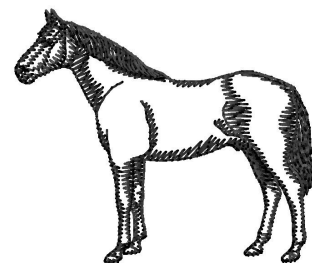

Name: Thoroughbred Silhouette Machine
Embroidery Design

SKU: GSD01-HWG469

Brand: Grand Slam Designs

Unique Colors: 13 (1 color Stops)

Unique Colors

	Color Name (Color Code)	Manufacturer - Type
	Super White (1001) [No Color Selected]	madeira - rayon
	Dusty Lilac (1263) [No Color Selected]	madeira - rayon
	Crocus (286)	Exquisite - Polyester 1000m