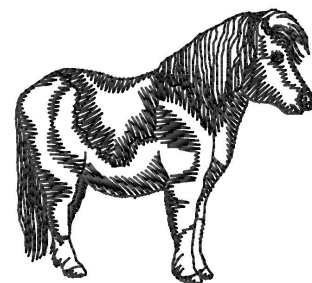

Name: Shetland Pony Silhouette Machine
Embroidery Design

SKU: GSD01-HWG463

Brand: Grand Slam Designs

Unique Colors: 13 (1 color Stops)

Unique Colors

	Color Name (Color Code)	Manufacturer - Type
	Super White (1001) [No Color Selected]	madeira - rayon
	Dusty Lilac (1263) [No Color Selected]	madeira - rayon
	Crocus (286)	Exquisite - Polyester 1000m