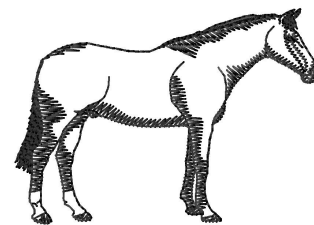

Name: Irish Hunter #2 Silhouette

SKU: GSD01-HWG457

Brand: Grand Slam Designs

Unique Colors: 13 (1 color Stops)

Unique Colors

	Color Name (Color Code)	Manufacturer - Type
	Super White (1001) [No Color Selected]	madeira - rayon
	Dusty Lilac (1263) [No Color Selected]	madeira - rayon
	Crocus (286)	Exquisite - Polyester 1000m