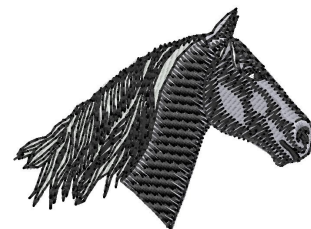

Name: Tennessee Walking Horse #2 Head
Machine Embroidery Design

SKU: GSD01-HWG453

Brand: Grand Slam Designs

Unique Colors: 13 (4 color Stops)

Unique Colors

	Color Name (Color Code)	Manufacturer - Type
	Super White (1001) [No Color Selected]	madeira - rayon
	Dusty Lilac (1263) [No Color Selected]	madeira - rayon
	Crocus (286)	Exquisite - Polyester 1000m

Complete Color Sequence

#		Color Name (Color Code)	Manufacturer - Type
1		Super White (1001) [No Color Selected]	madeira - rayon
2		Super White (1001) [No Color Selected]	madeira - rayon
3		Crocus (286)	Exquisite - Polyester 1000m