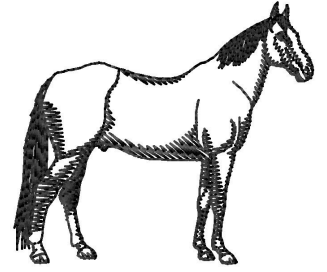

Name: Standardbred Silhouette

SKU: GSD01-HWG439

Brand: Grand Slam Designs

Unique Colors: 13 (1 color Stops)

Unique Colors

	Color Name (Color Code)	Manufacturer - Type
	Super White (1001) [No Color Selected]	madeira - rayon
	Dusty Lilac (1263) [No Color Selected]	madeira - rayon
	Crocus (286)	Exquisite - Polyester 1000m