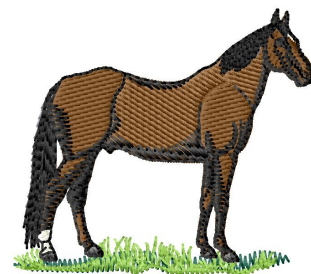

Name: Standardbred Machine Embroidery Design

SKU: GSD01-HWG437

Brand: Grand Slam Designs

Unique Colors: 13 (8 color Stops)

Unique Colors

	Color Name (Color Code)	Manufacturer - Type
	Super White (1001) [No Color Selected]	madeira - rayon
	Dusty Lilac (1263) [No Color Selected]	madeira - rayon
	Crocus (286)	Exquisite - Polyester 1000m

Complete Color Sequence

#		Color Name (Color Code)	Manufacturer - Type
1		Super White (1001) [No Color Selected]	madeira - rayon
2		Super White (1001) [No Color Selected]	madeira - rayon
3		Crocus (286)	Exquisite - Polyester 1000m