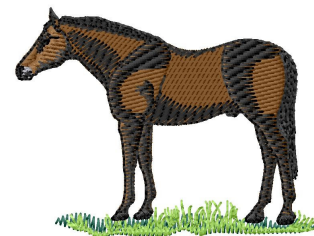

**Name:** Quarter Horse Machine Embroidery Design

**SKU:** GSD01-HWG425

**Brand:** Grand Slam Designs

**Unique Colors:** 13 (7 color Stops)

## Unique Colors

	<b>Color Name (Color Code)</b>	<b>Manufacturer - Type</b>
	Super White (1001) [No Color Selected]	madeira - rayon
	Dusty Lilac (1263) [No Color Selected]	madeira - rayon
	Crocus (286)	Exquisite - Polyester 1000m