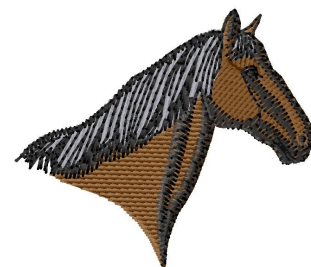

Name: Pinto Head Machine Embroidery Design

SKU: GSD01-HWG423

Brand: Grand Slam Designs

Unique Colors: 13 (4 color Stops)

Unique Colors

	Color Name (Color Code)	Manufacturer - Type
	Super White (1001) [No Color Selected]	madeira - rayon
	Dusty Lilac (1263) [No Color Selected]	madeira - rayon
	Crocus (286)	Exquisite - Polyester 1000m

Complete Color Sequence

#		Color Name (Color Code)	Manufacturer - Type
1		Super White (1001) [No Color Selected]	madeira - rayon
2		Super White (1001) [No Color Selected]	madeira - rayon
3		Crocus (286)	Exquisite - Polyester 1000m