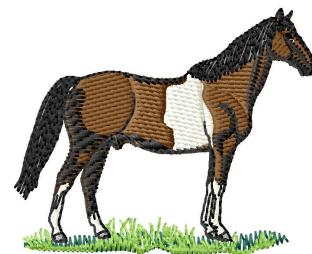

Name: Pinto Machine Embroidery Design

SKU: GSD01-HWG419

Brand: Grand Slam Designs

Unique Colors: 13 (8 color Stops)

Unique Colors

	Color Name (Color Code)	Manufacturer - Type
	Super White (1001) [No Color Selected]	madeira - rayon
	Dusty Lilac (1263) [No Color Selected]	madeira - rayon
	Crocus (286)	Exquisite - Polyester 1000m

Complete Color Sequence

#		Color Name (Color Code)	Manufacturer - Type
1		Super White (1001) [No Color Selected]	madeira - rayon
2		Super White (1001) [No Color Selected]	madeira - rayon
3		Crocus (286)	Exquisite - Polyester 1000m