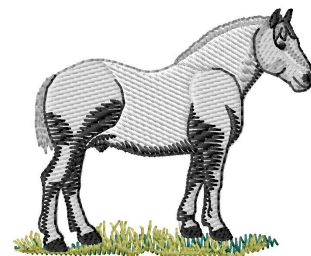

Name: Percheron #2 Machine Embroidery Design

SKU: GSD01-HWG413

Brand: Grand Slam Designs

Unique Colors: 13 (6 color Stops)

Unique Colors

	Color Name (Color Code)	Manufacturer - Type
	Super White (1001) [No Color Selected]	madeira - rayon
	Dusty Lilac (1263) [No Color Selected]	madeira - rayon
	Crocus (286)	Exquisite - Polyester 1000m