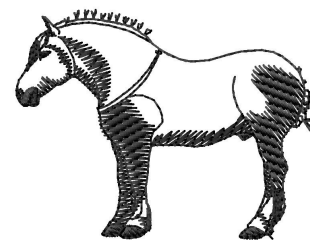

Name: Percheron Silhouette Machine
Embroidery Design

SKU: GSD01-HWG409

Brand: Grand Slam Designs

Unique Colors: 13 (1 color Stops)

Unique Colors

	Color Name (Color Code)	Manufacturer - Type
	Super White (1001) [No Color Selected]	madeira - rayon
	Dusty Lilac (1263) [No Color Selected]	madeira - rayon
	Crocus (286)	Exquisite - Polyester 1000m