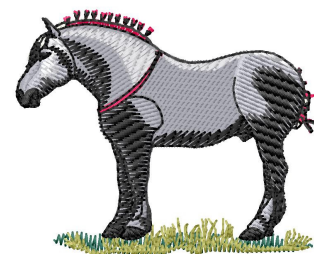

Name: Percheron Machine Embroidery Design

SKU: GSD01-HWG407

Brand: Grand Slam Designs

Unique Colors: 13 (8 color Stops)

Unique Colors

	Color Name (Color Code)	Manufacturer - Type
	Super White (1001) [No Color Selected]	madeira - rayon
	Dusty Lilac (1263) [No Color Selected]	madeira - rayon
	Crocus (286)	Exquisite - Polyester 1000m