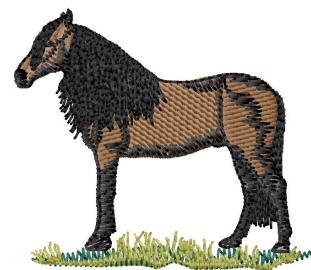

**Name:** Paso Fino Machine Embroidery Design

**SKU:** GSD01-HWG401

**Brand:** Grand Slam Designs

**Unique Colors:** 13 (8 color Stops)

## Unique Colors

	<b>Color Name (Color Code)</b>	<b>Manufacturer - Type</b>
	Super White (1001) [No Color Selected]	madeira - rayon
	Dusty Lilac (1263) [No Color Selected]	madeira - rayon
	Crocus (286)	Exquisite - Polyester 1000m