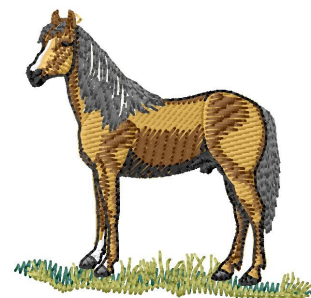

Name: Palomino Machine Embroidery Design

SKU: GSD01-HWG395

Brand: Grand Slam Designs

Unique Colors: 13 (9 color Stops)

Unique Colors

	Color Name (Color Code)	Manufacturer - Type
	Super White (1001) [No Color Selected]	madeira - rayon
	Dusty Lilac (1263) [No Color Selected]	madeira - rayon
	Crocus (286)	Exquisite - Polyester 1000m

Complete Color Sequence

#		Color Name (Color Code)	Manufacturer - Type
1		Super White (1001) [No Color Selected]	madeira - rayon
2		Super White (1001) [No Color Selected]	madeira - rayon
3		Crocus (286)	Exquisite - Polyester 1000m