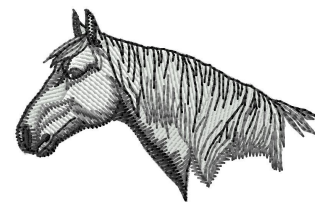

Name: Orlov Head Machine Embroidery Design

SKU: GSD01-HWG393

Brand: Grand Slam Designs

Unique Colors: 13 (4 color Stops)

Unique Colors

	Color Name (Color Code)	Manufacturer - Type
	Super White (1001) [No Color Selected]	madeira - rayon
	Dusty Lilac (1263) [No Color Selected]	madeira - rayon
	Crocus (286)	Exquisite - Polyester 1000m

Complete Color Sequence

#		Color Name (Color Code)	Manufacturer - Type
1		Super White (1001) [No Color Selected]	madeira - rayon
2		Super White (1001) [No Color Selected]	madeira - rayon
3		Crocus (286)	Exquisite - Polyester 1000m