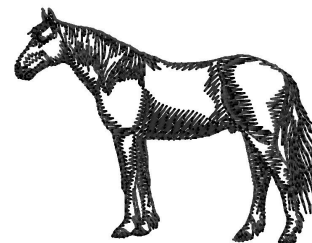

Name: Orlov Silhouette Machine Embroidery Design

SKU: GSD01-HWG391

Brand: Grand Slam Designs

Unique Colors: 13 (1 color Stops)

Unique Colors

	Color Name (Color Code)	Manufacturer - Type
	Super White (1001) [No Color Selected]	madeira - rayon
	Dusty Lilac (1263) [No Color Selected]	madeira - rayon
	Crocus (286)	Exquisite - Polyester 1000m