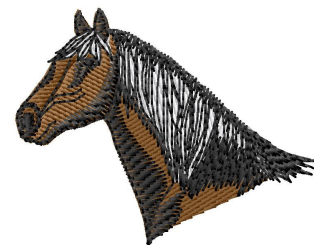

Name: Morgan Head Machine Embroidery Design

SKU: GSD01-HWG387

Brand: Grand Slam Designs

Unique Colors: 13 (4 color Stops)

Unique Colors

	Color Name (Color Code)	Manufacturer - Type
	Super White (1001) [No Color Selected]	madeira - rayon
	Dusty Lilac (1263) [No Color Selected]	madeira - rayon
	Crocus (286)	Exquisite - Polyester 1000m

Complete Color Sequence

#		Color Name (Color Code)	Manufacturer - Type
1		Super White (1001) [No Color Selected]	madeira - rayon
2		Super White (1001) [No Color Selected]	madeira - rayon
3		Crocus (286)	Exquisite - Polyester 1000m