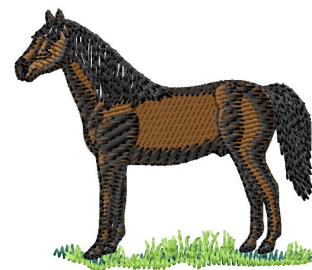

Name: Morgan Horse

SKU: GSD01-HWG383

Brand: Grand Slam Designs

Unique Colors: 13 (6 color Stops)

Unique Colors

	Color Name (Color Code)	Manufacturer - Type
	Super White (1001) [No Color Selected]	madeira - rayon
	Dusty Lilac (1263) [No Color Selected]	madeira - rayon
	Crocus (286)	Exquisite - Polyester 1000m

Complete Color Sequence

#		Color Name (Color Code)	Manufacturer - Type
1		Super White (1001) [No Color Selected]	madeira - rayon
2		Super White (1001) [No Color Selected]	madeira - rayon
3		Crocus (286)	Exquisite - Polyester 1000m