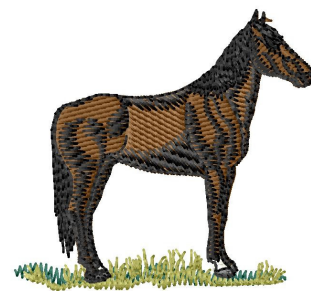

Name: Maremma Horse Machine Embroidery Design

SKU: GSD01-HWG377

Brand: Grand Slam Designs

Unique Colors: 13 (6 color Stops)

Unique Colors

	Color Name (Color Code)	Manufacturer - Type
	Super White (1001) [No Color Selected]	madeira - rayon
	Dusty Lilac (1263) [No Color Selected]	madeira - rayon
	Crocus (286)	Exquisite - Polyester 1000m

Complete Color Sequence

#		Color Name (Color Code)	Manufacturer - Type
1		Super White (1001) [No Color Selected]	madeira - rayon
2		Super White (1001) [No Color Selected]	madeira - rayon
3		Crocus (286)	Exquisite - Polyester 1000m