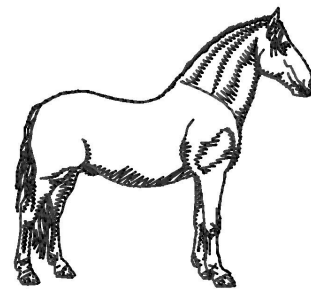

Name: Lipizzaner Silhouette Machine
Embroidery Design

SKU: GSD01-HWG373

Brand: Grand Slam Designs

Unique Colors: 13 (1 color Stops)

Unique Colors

	Color Name (Color Code)	Manufacturer - Type
	Super White (1001) [No Color Selected]	madeira - rayon
	Dusty Lilac (1263) [No Color Selected]	madeira - rayon
	Crocus (286)	Exquisite - Polyester 1000m