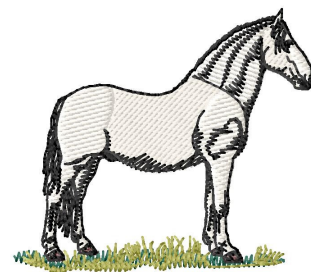

Name: Lipizzaner Machine Embroidery Design

SKU: GSD01-HWG371

Brand: Grand Slam Designs

Unique Colors: 13 (5 color Stops)

Unique Colors

	Color Name (Color Code)	Manufacturer - Type
	Super White (1001) [No Color Selected]	madeira - rayon
	Dusty Lilac (1263) [No Color Selected]	madeira - rayon
	Crocus (286)	Exquisite - Polyester 1000m