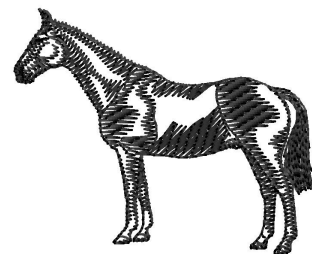

Name: Irish Hunter Silhouette Machine
Embroidery Design

SKU: GSD01-HWG367

Brand: Grand Slam Designs

Unique Colors: 13 (1 color Stops)

Unique Colors

	Color Name (Color Code)	Manufacturer - Type
	Super White (1001) [No Color Selected]	madeira - rayon
	Dusty Lilac (1263) [No Color Selected]	madeira - rayon
	Crocus (286)	Exquisite - Polyester 1000m

Complete Color Sequence

#		Color Name (Color Code)	Manufacturer - Type
1		Super White (1001) [No Color Selected]	madeira - rayon
2		Super White (1001) [No Color Selected]	madeira - rayon
3		Crocus (286)	Exquisite - Polyester 1000m