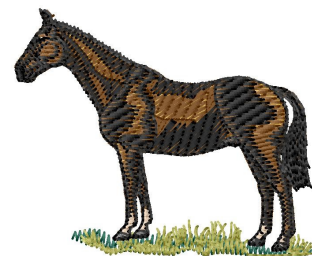

**Name:** Irish Hunter Machine Embroidery Design

**SKU:** GSD01-HWG365

**Brand:** Grand Slam Designs

**Unique Colors:** 13 (8 color Stops)

## Unique Colors

	<b>Color Name (Color Code)</b>	<b>Manufacturer - Type</b>
	Super White (1001) [No Color Selected]	madeira - rayon
	Dusty Lilac (1263) [No Color Selected]	madeira - rayon
	Crocus (286)	Exquisite - Polyester 1000m