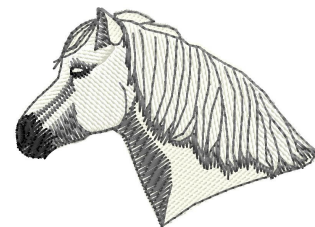

Name: Highland Pony Head Machine Embroidery Design

SKU: GSD01-HWG357

Brand: Grand Slam Designs

Unique Colors: 13 (3 color Stops)

Unique Colors

	Color Name (Color Code)	Manufacturer - Type
	Super White (1001) [No Color Selected]	madeira - rayon
	Dusty Lilac (1263) [No Color Selected]	madeira - rayon
	Crocus (286)	Exquisite - Polyester 1000m

Complete Color Sequence

#		Color Name (Color Code)	Manufacturer - Type
1		Super White (1001) [No Color Selected]	madeira - rayon
2		Super White (1001) [No Color Selected]	madeira - rayon
3		Crocus (286)	Exquisite - Polyester 1000m