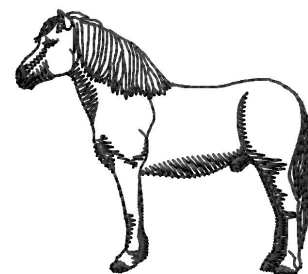

Name: Highland Pony Silhouette Machine
Embroidery Design

SKU: GSD01-HWG355

Brand: Grand Slam Designs

Unique Colors: 13 (1 color Stops)

Unique Colors

	Color Name (Color Code)	Manufacturer - Type
	Super White (1001) [No Color Selected]	madeira - rayon
	Dusty Lilac (1263) [No Color Selected]	madeira - rayon
	Crocus (286)	Exquisite - Polyester 1000m