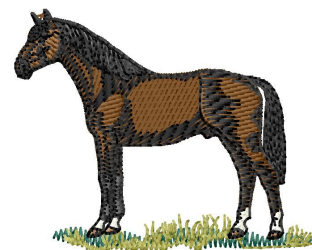

**Name:** Hanoverian Machine Embroidery Design

**SKU:** GSD01-HWG347

**Brand:** Grand Slam Designs

**Unique Colors:** 13 (6 color Stops)

## Unique Colors

	<b>Color Name (Color Code)</b>	<b>Manufacturer - Type</b>
	Super White (1001) [No Color Selected]	madeira - rayon
	Dusty Lilac (1263) [No Color Selected]	madeira - rayon
	Crocus (286)	Exquisite - Polyester 1000m