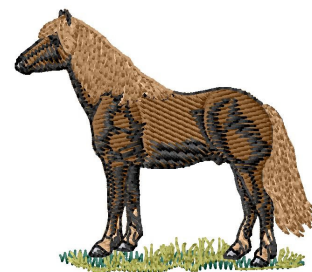

Name: Haflinger Machine Embroidery Design

SKU: GSD01-HWG341

Brand: Grand Slam Designs

Unique Colors: 13 (9 color Stops)

Unique Colors

	Color Name (Color Code)	Manufacturer - Type
	Super White (1001) [No Color Selected]	madeira - rayon
	Dusty Lilac (1263) [No Color Selected]	madeira - rayon
	Crocus (286)	Exquisite - Polyester 1000m

Complete Color Sequence

#		Color Name (Color Code)	Manufacturer - Type
1		Super White (1001) [No Color Selected]	madeira - rayon
2		Super White (1001) [No Color Selected]	madeira - rayon
3		Crocus (286)	Exquisite - Polyester 1000m