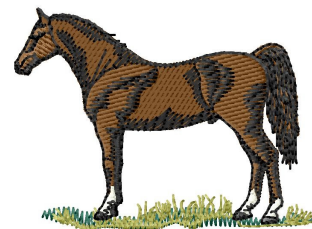

**Name:** Hackney Horse Machine Embroidery Design

**SKU:** GSD01-HWG335

**Brand:** Grand Slam Designs

**Unique Colors:** 13 (7 color Stops)

## Unique Colors

	<b>Color Name (Color Code)</b>	<b>Manufacturer - Type</b>
	Super White (1001) [No Color Selected]	madeira - rayon
	Dusty Lilac (1263) [No Color Selected]	madeira - rayon
	Crocus (286)	Exquisite - Polyester 1000m