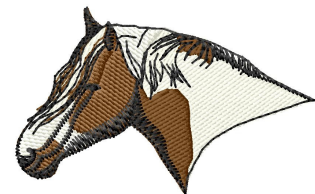

Name: Gypsy Vanner Head Machine Embroidery Design

SKU: GSD01-HWG333

Brand: Grand Slam Designs

Unique Colors: 13 (3 color Stops)

Unique Colors

	Color Name (Color Code)	Manufacturer - Type
	Super White (1001) [No Color Selected]	madeira - rayon
	Dusty Lilac (1263) [No Color Selected]	madeira - rayon
	Crocus (286)	Exquisite - Polyester 1000m

Complete Color Sequence

#		Color Name (Color Code)	Manufacturer - Type
1		Super White (1001) [No Color Selected]	madeira - rayon
2		Super White (1001) [No Color Selected]	madeira - rayon
3		Crocus (286)	Exquisite - Polyester 1000m