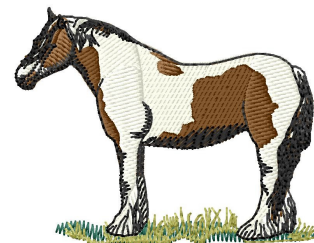

Name: Gypsy Vanner Machine Embroidery Design

SKU: GSD01-HWG329

Brand: Grand Slam Designs

Unique Colors: 13 (5 color Stops)

Unique Colors

	Color Name (Color Code)	Manufacturer - Type
	Super White (1001) [No Color Selected]	madeira - rayon
	Dusty Lilac (1263) [No Color Selected]	madeira - rayon
	Crocus (286)	Exquisite - Polyester 1000m

Complete Color Sequence

#		Color Name (Color Code)	Manufacturer - Type
1		Super White (1001) [No Color Selected]	madeira - rayon
2		Super White (1001) [No Color Selected]	madeira - rayon
3		Crocus (286)	Exquisite - Polyester 1000m