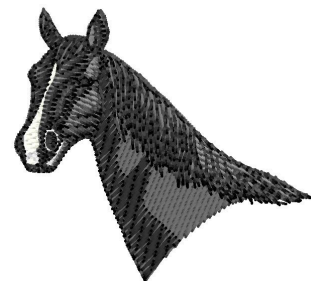

Name: French Trotter Head Machine Embroidery Design

SKU: GSD01-HWG321

Brand: Grand Slam Designs

Unique Colors: 13 (4 color Stops)

Unique Colors

	Color Name (Color Code)	Manufacturer - Type
	Super White (1001) [No Color Selected]	madeira - rayon
	Dusty Lilac (1263) [No Color Selected]	madeira - rayon
	Crocus (286)	Exquisite - Polyester 1000m

Complete Color Sequence

#		Color Name (Color Code)	Manufacturer - Type
1		Super White (1001) [No Color Selected]	madeira - rayon
2		Super White (1001) [No Color Selected]	madeira - rayon
3		Crocus (286)	Exquisite - Polyester 1000m